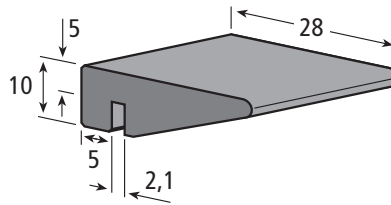

Tragleiste Neck guide

Artikel-Nr. / Part No.

206.0379

ca. Lieferlänge / approx. standard length: 5 m

Farben / Colours: ■ ■ □ je nach Verfügbarkeit / depending on stock